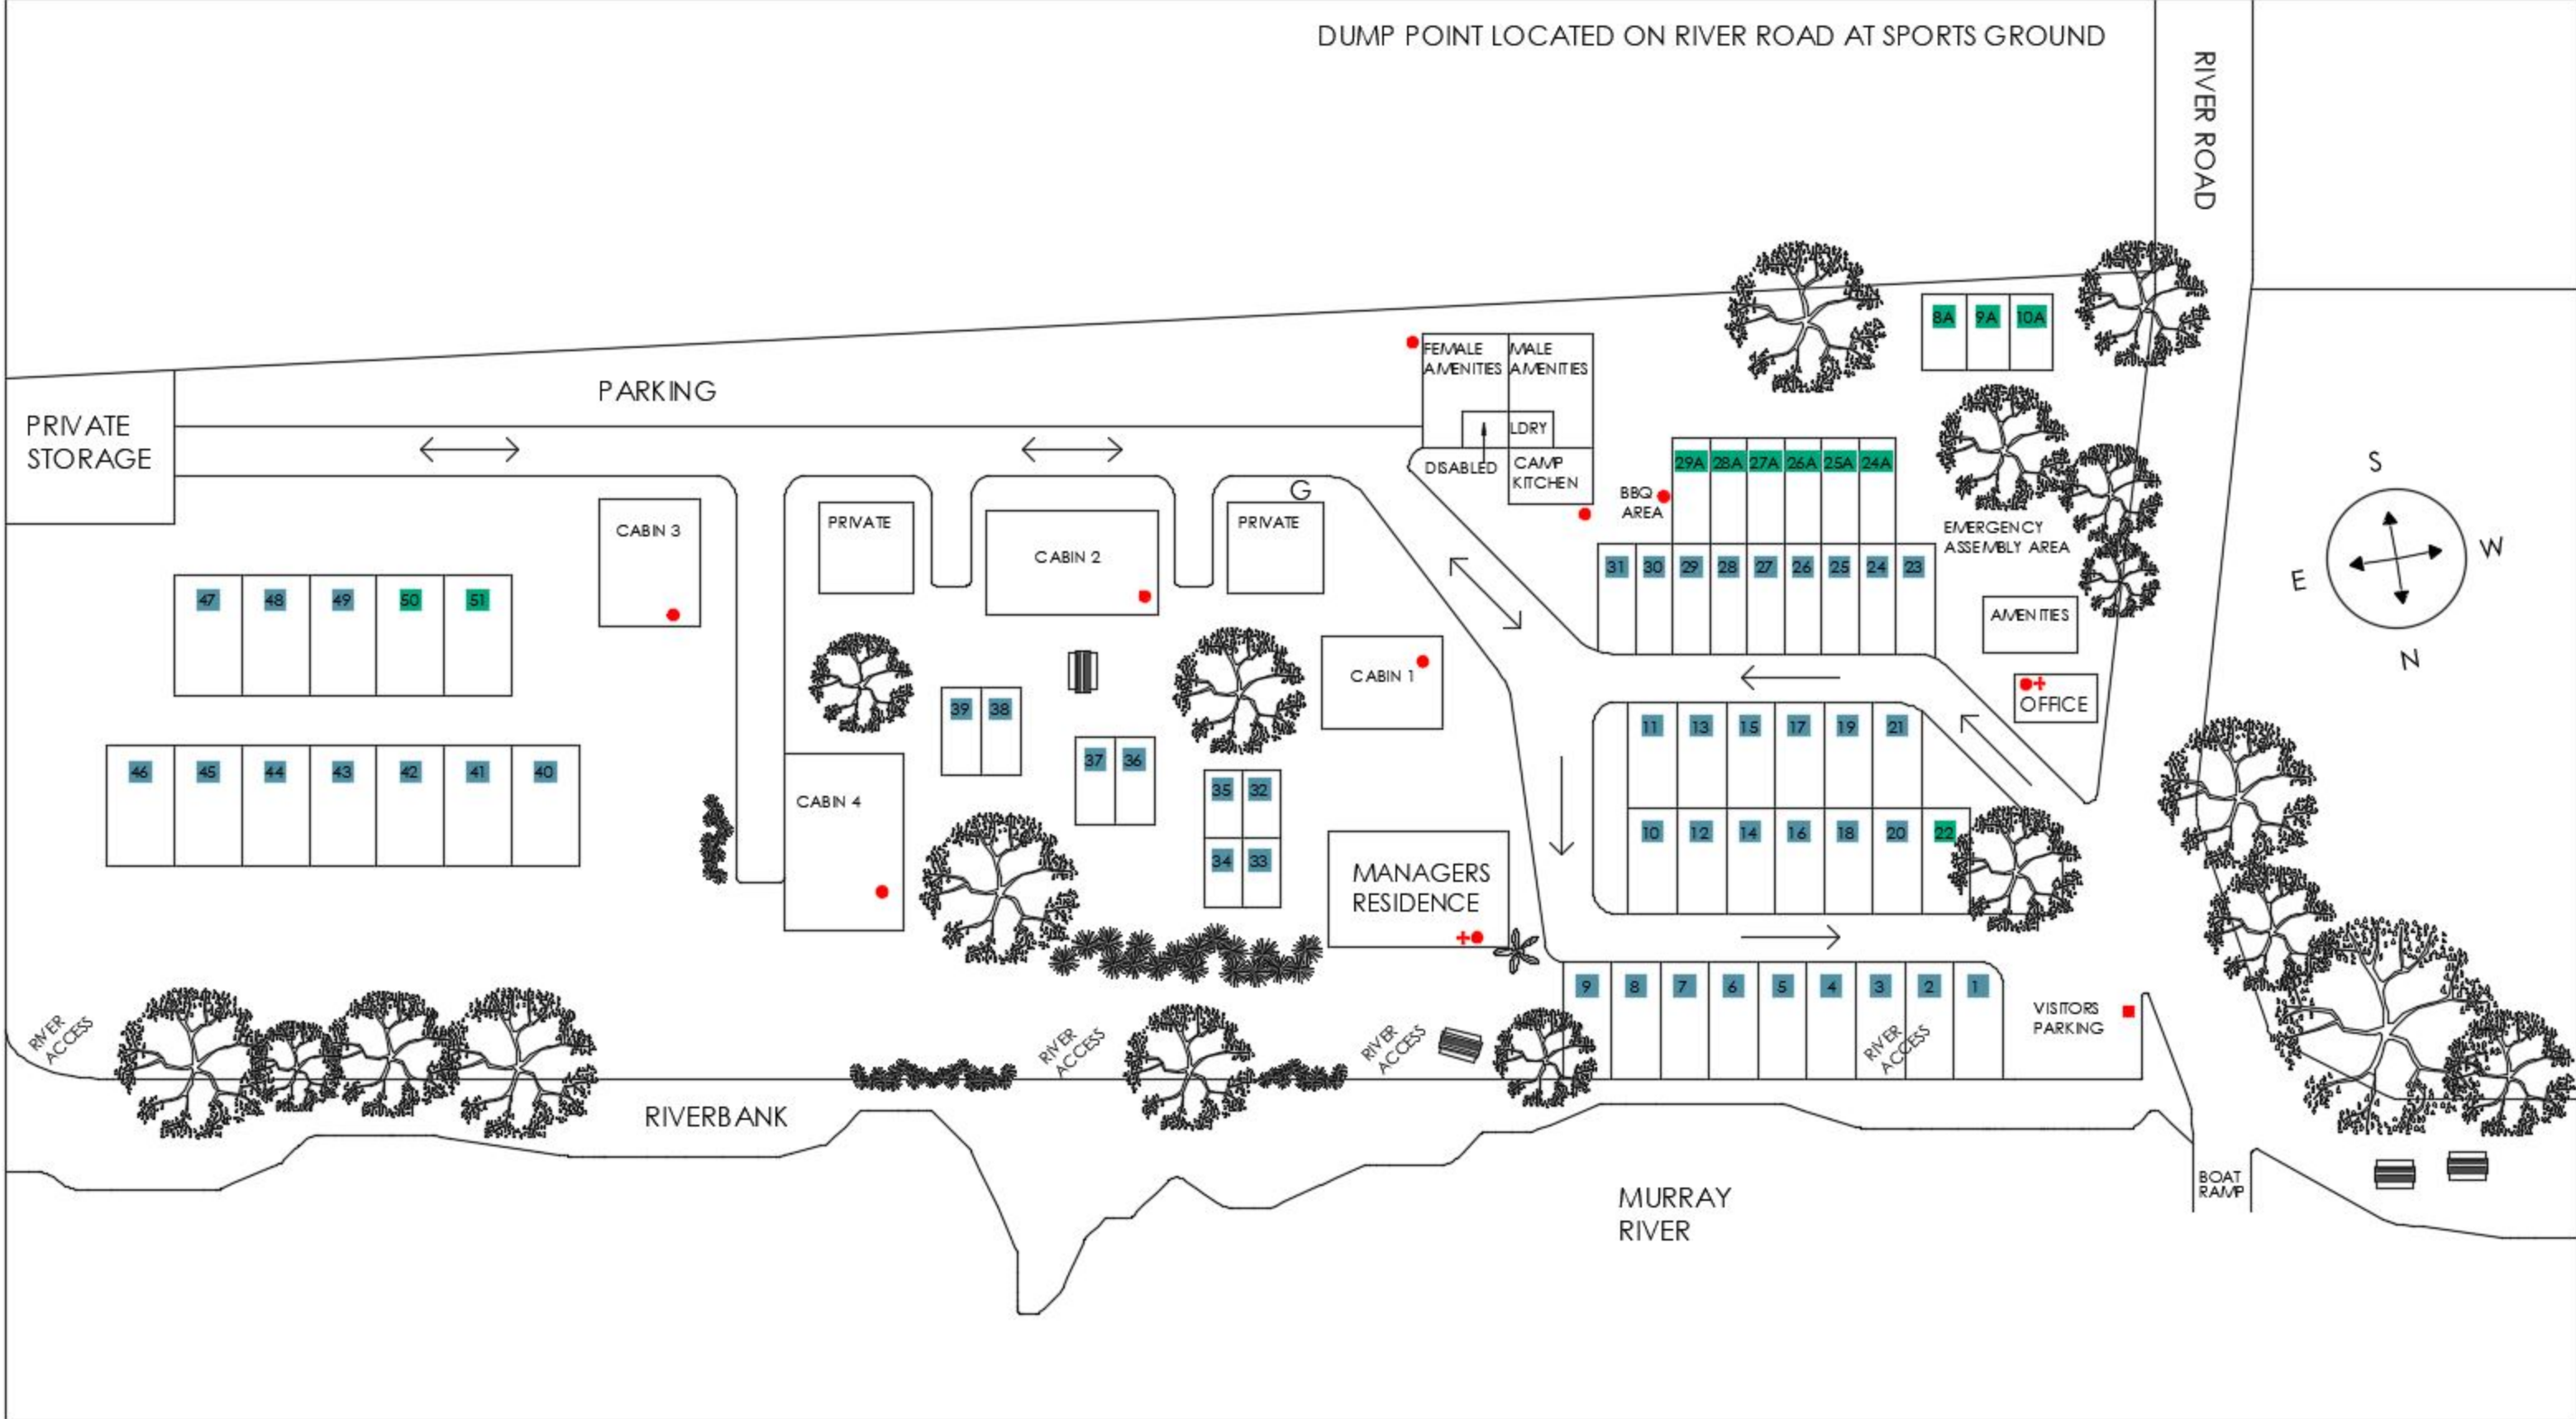

DUMP POINT LOCATED ON RIVER ROAD AT SPORTS GROUND

RIVER ROAD

- POWERED SITE
- UNPOWERED SITE
- FIRE EXTINGUISHER
- FIRE HYDRANT
- + FIRST AID KIT